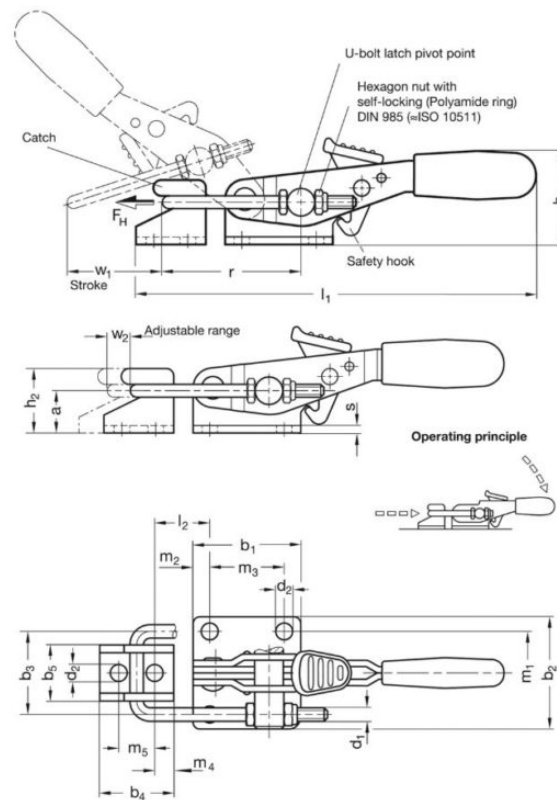

Article number: 208513320T  
 Description: E+G Klee latch clamp  
 GN 851.3-320-T, w/o.hook w.catch  
 Note: w/o.hook w.catch

## Measures

1 = -	$h_1 = 45$	$m_5 = 14.3$
$a = -$	$h_2 = 25$	Power = 3200
$b_1 = 40$	$l_1 = -$	$r = -$
$b_2 = 44$	$L_2 = -$	$s = 3$
$b_3 = -$	$m_1 = 32$	Size = 320
$b_4 = 28$	$m_2 = 10.5$	$w_1 = -$
$b_5 = 22$	$m_3 = 19$	$w_2 = -$
$d_2 = 6.5$	$m_4 = 7$	